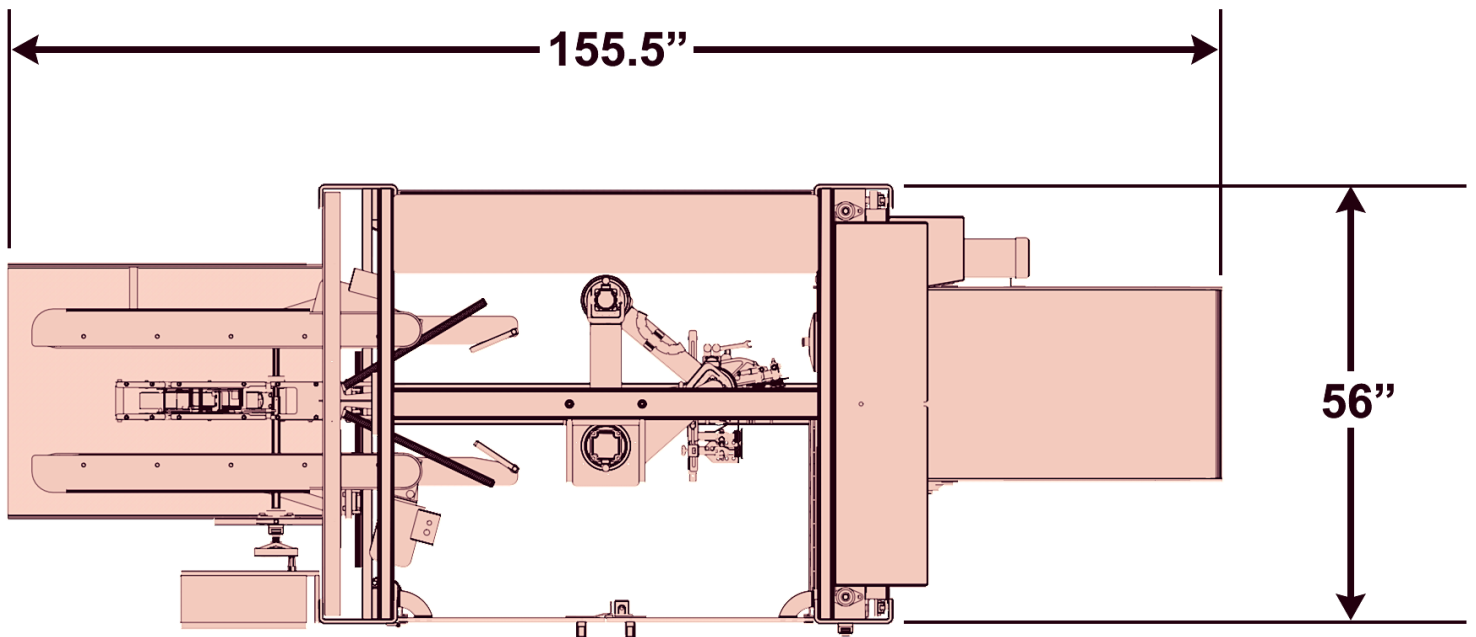

PACKAGING AUTOMATION

3404 Iowa Street • Alexandria, MN 56308

E20T

Tel. 320-762-7830
infoconnect@insitepackaging.com
www.insitepackaging.com