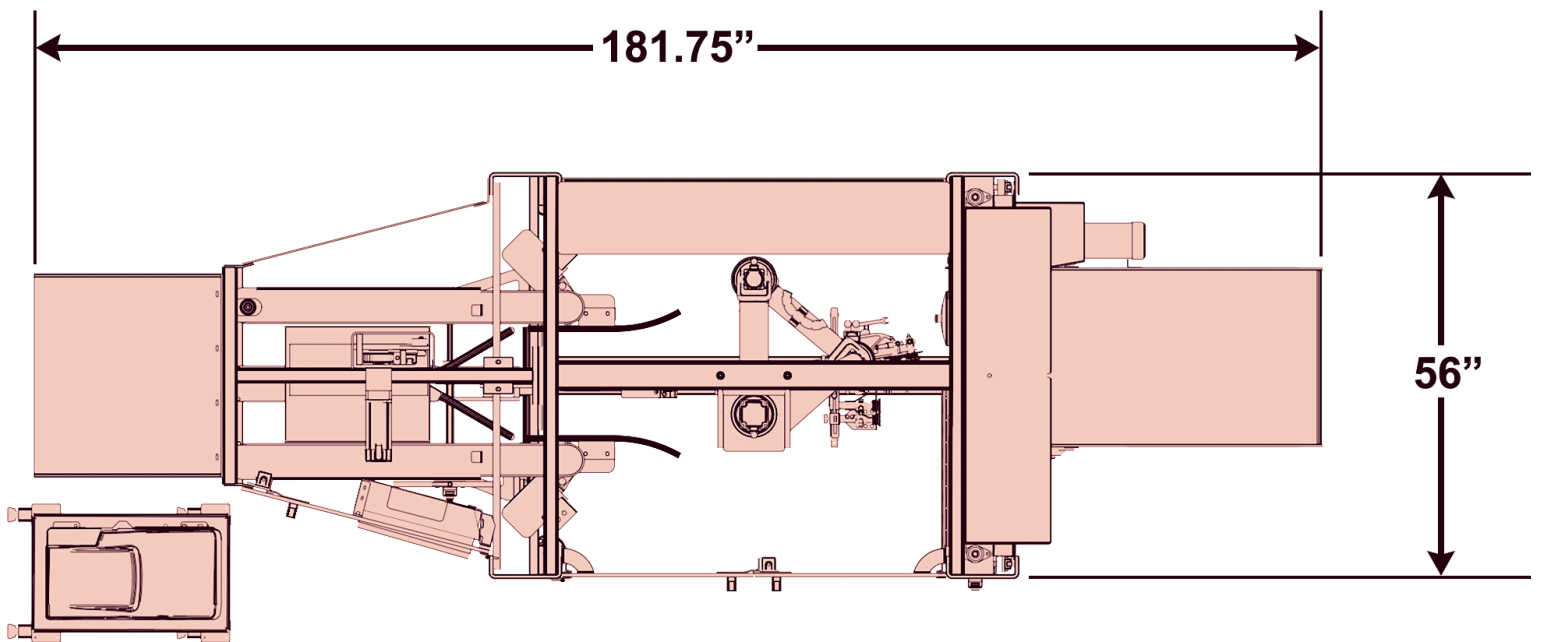

PACKAGING AUTOMATION

3404 Iowa Street • Alexandria, MN 56308

E20G

Tel. 320-762-7830
infoconnect@insitepackaging.com
www.insitepackaging.com